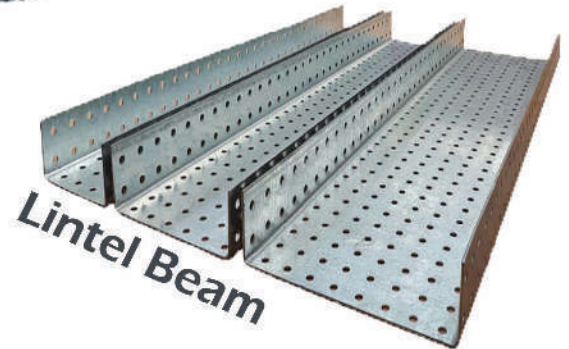

Wire Nail

Cover Block

G I Sheet

Expanded mesh

Angle Bead

Lintel Beam

Brick Trolley

Wheel Barrow

HARDWARE

ITEMS

MS Pipe

MS Tube

Scaffolding Adjustable Jack

Scaffolding Couplers

Scaffolding Wheels

Aluminium Ladder